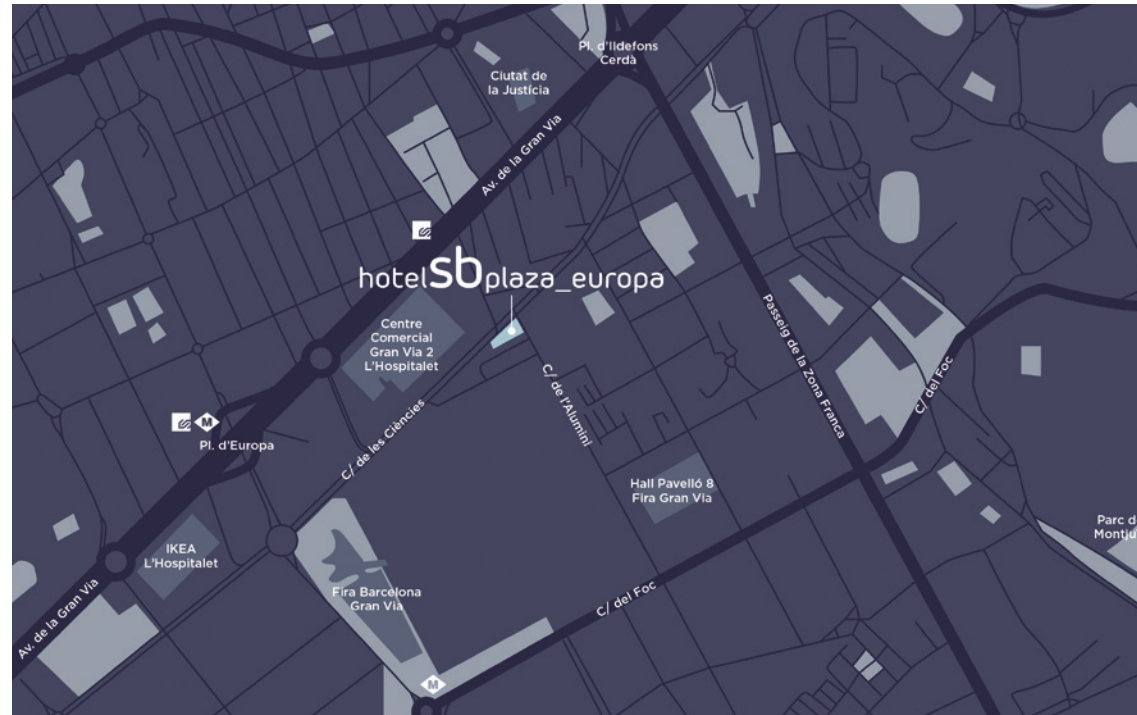

Location

C/ Ciències, 11-13
08908 L'HOSPITALET DE LLOB. (BARCELONA)

- Barcelona Airport at 10 km (11 minutes).
- 6 km from the cruise terminal of the Port of Barcelona (16 minutes).
- 2.7 km AVE Barcelona Sants station (11 minutes).
- 300 m away from suburban railway station Ildefons Cerdà (6-minute walk).
- 6.9 km from ZAL (11 minutes).
- 300 m from Fira de Barcelona trade fair centre (3-minute walk).
- 2.6 km from Plaza de España and Montjuïc exhibition ground (4 minutes).
- 50 m from Gran Vía 2 shopping centre (1-minute walk).
- 500 m from the City of Justice (5-minute walk).
- 5 km from Museu Nacional d'Art de Catalunya (8 minutes).
- 3.5 km from the Olympic Ring (6 minutes).
- 2.8 km Stadium and Barcelona Fútbol Club Museum (8 minutes).

GPS Coordinates:

Latitude: 41.359409° - 41° 21' 32.82" N
Longitude: 2.132344° - 2° 07' 56.42" E

GDS information:

Amadeus UI BCN981
Galileo UI 47487
Sabre UI 192825
Worldspan UI BCN98

Tourism Registry Number:

HB-004578

Contact:

Tel. (+34) 935 030 000
Fax (+34) 935 030 001
conventions.plazaeuropa@sbhotels.es
hotelSBplazaeuropa.com

For more details: